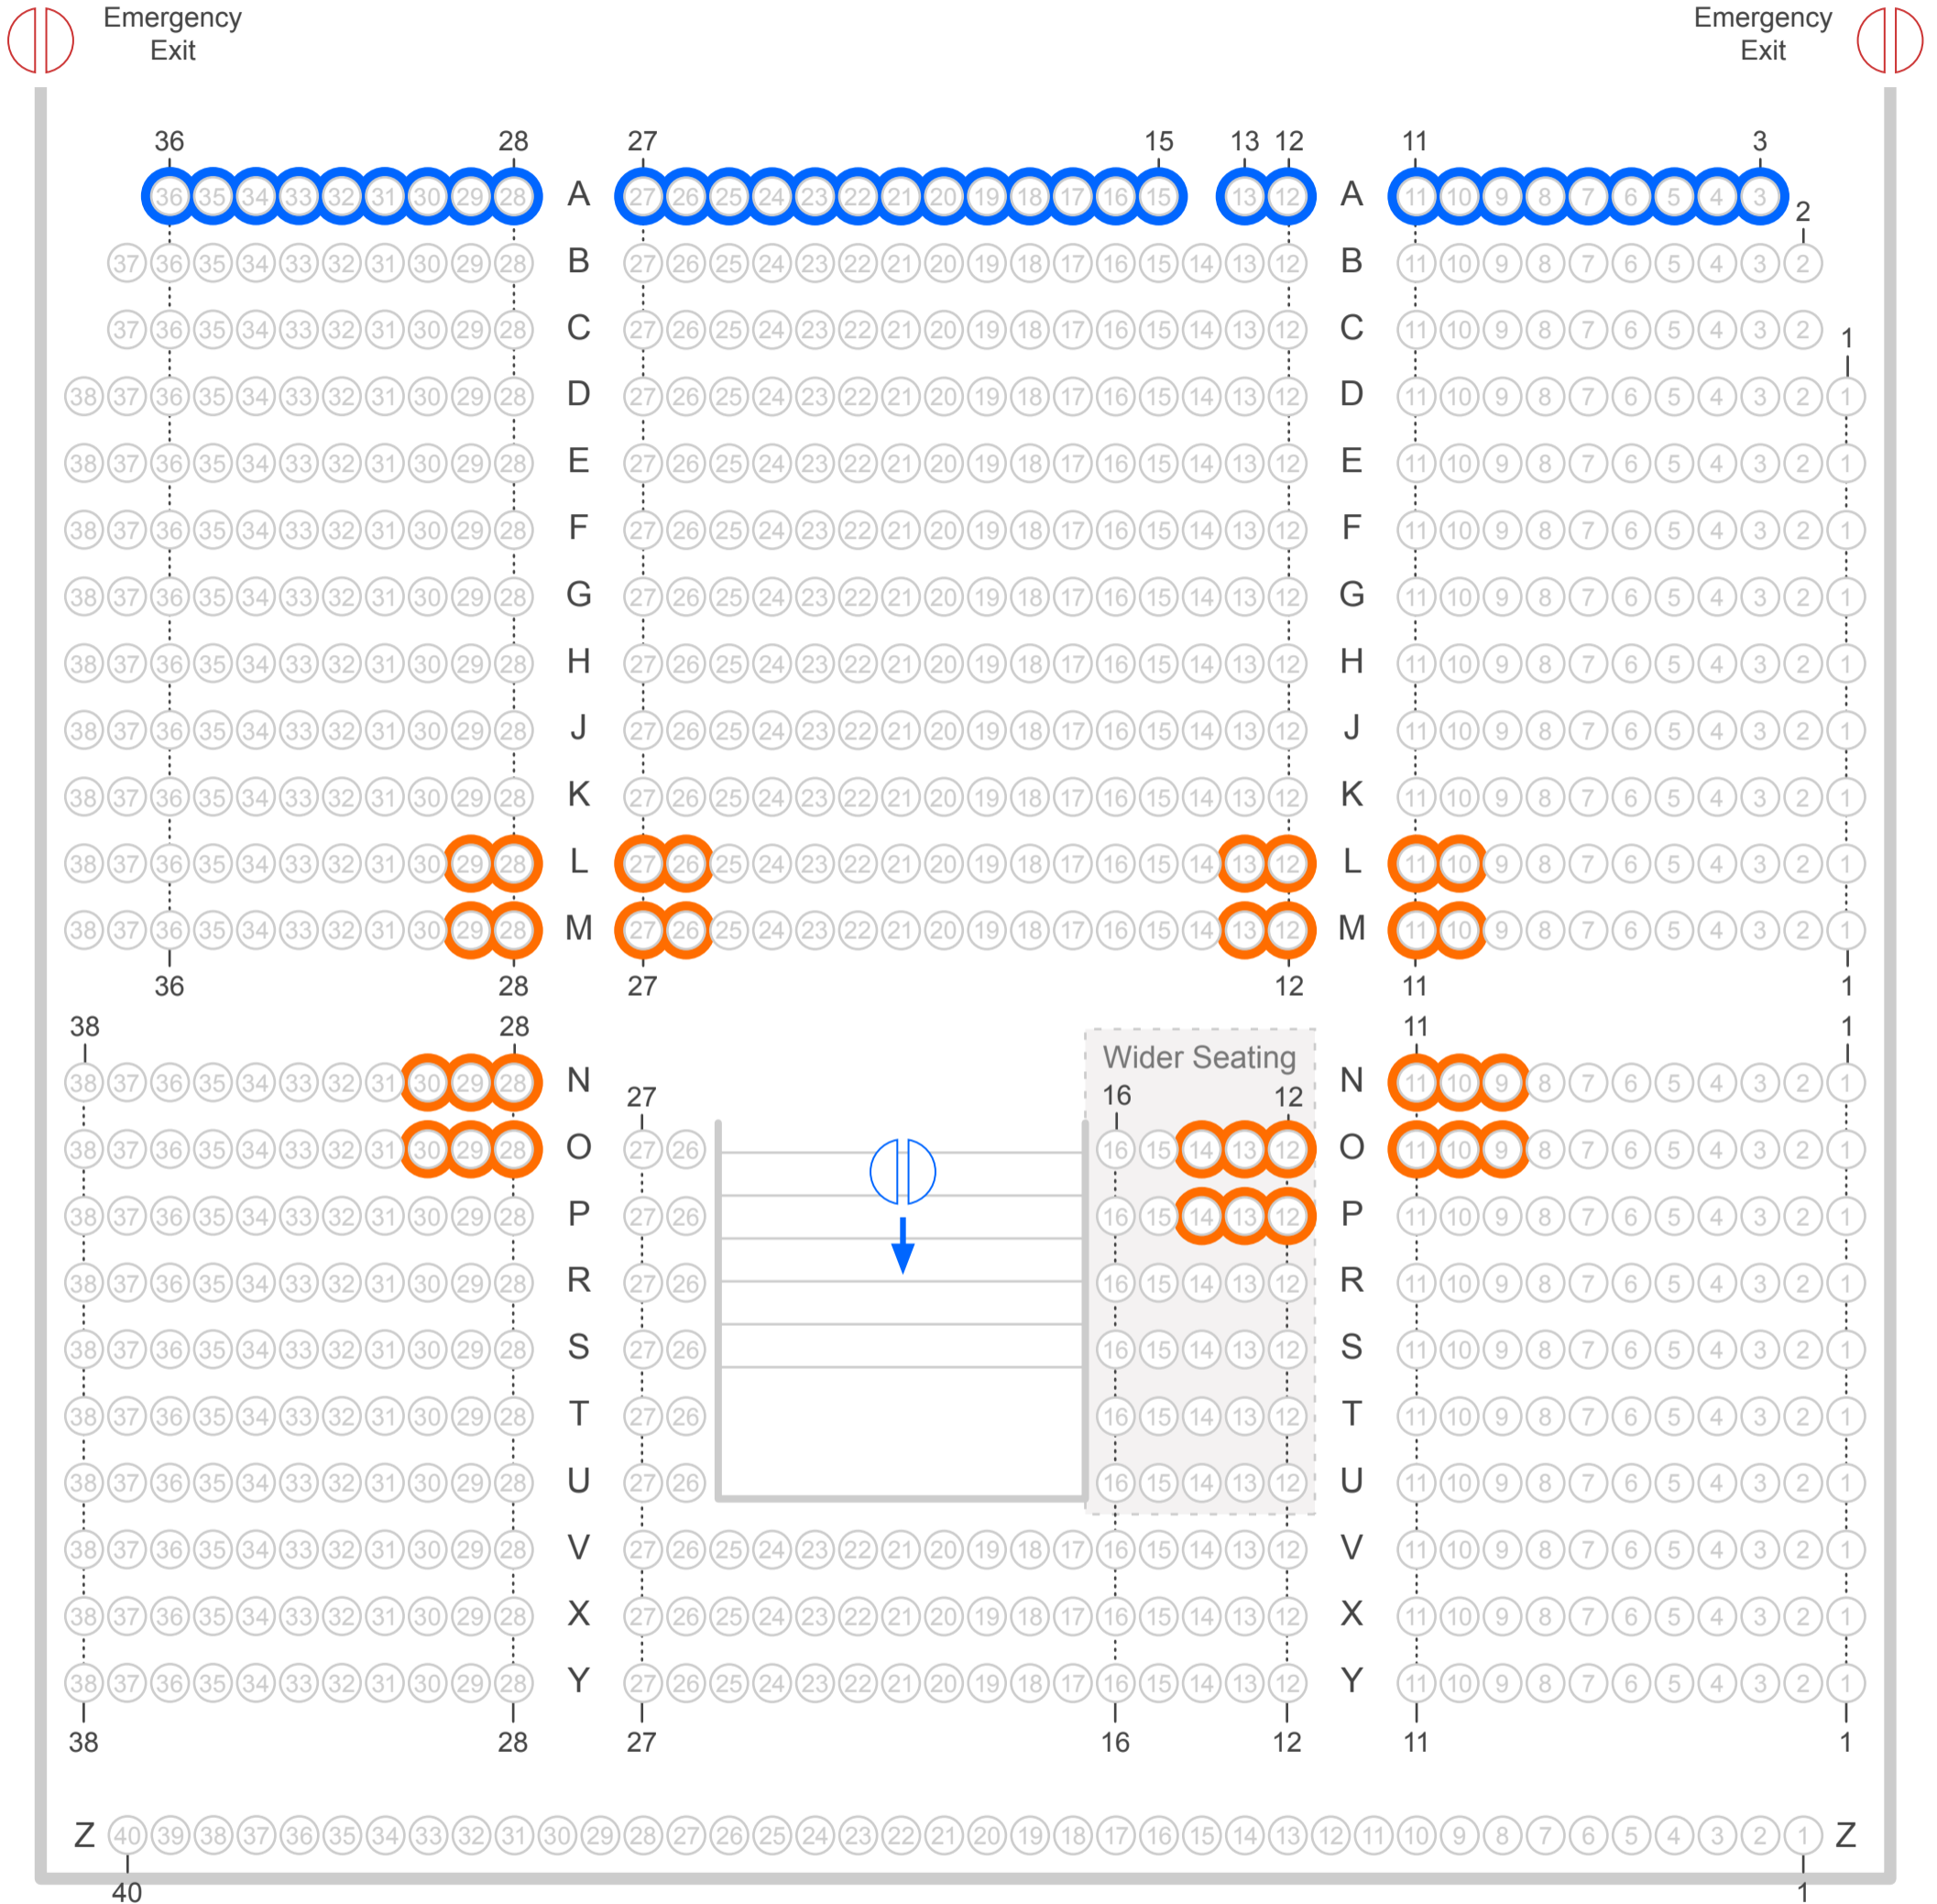

STAGE

Mobility Access via laneway

BOX OFFICE

Monday to Friday 9am - 5pm

Phone 4130 4100

moncrieff-bundaberg.com.au

SeatMap Key	
	Exit/Entry
	Removable Seating
	Adjustable Armrest